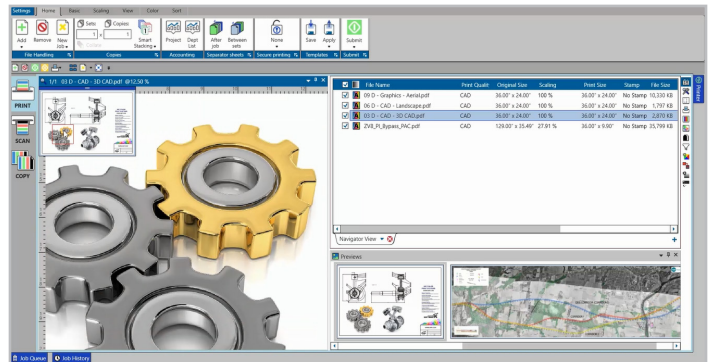

High Definition Viewer