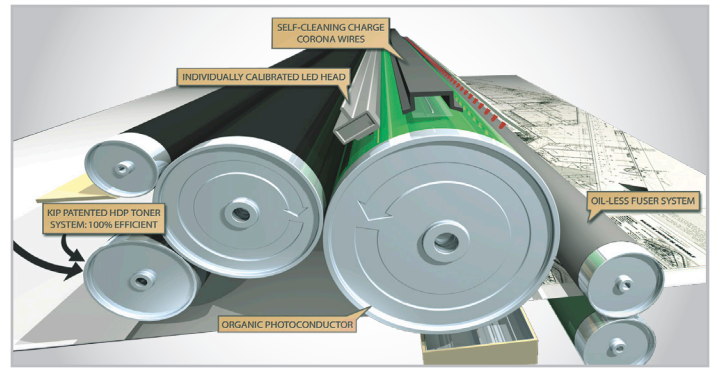

600 x 2400 dpi – High Resolution

KIP Systems feature crisp, 600 x 2400 dpi printing for sharper details and extremely smooth grayscales. This higher resolution allows the system to enhance curves, diagonal lines and arcs by smoothing out line edges with excellent precision.

Consistent Print Quality

KIP Systems deliver solid blacks, smooth grayscale and uniform print quality from the first to the last page of a print job. Advanced technologies including automatic environmental adjustments and contact-based developer units keep your print quality on track through seasonal climate changes.

Media Capacity

KIP Systems feature a user friendly “End Cap” design for easy loading of media rolls. Media drawers are auto-switching to ensure non-stop print production and maximum media versatility. View media status on the touchscreen.

KIP Scanning Technology

KIP color scanning solutions offer large format CIS technology for quick scanning convenience or CCD high productivity scanning. The 2300 CCD scanner delivers world-class speed and quality with workflow flexibility. Scan originals face up or face down as well as thick mounted originals up to .6 inches. KIP ImagePro offers scanned image clean-up and easy file renaming that saves time and enhances workflow efficiency.

100% toner efficiency
Low cost of operation