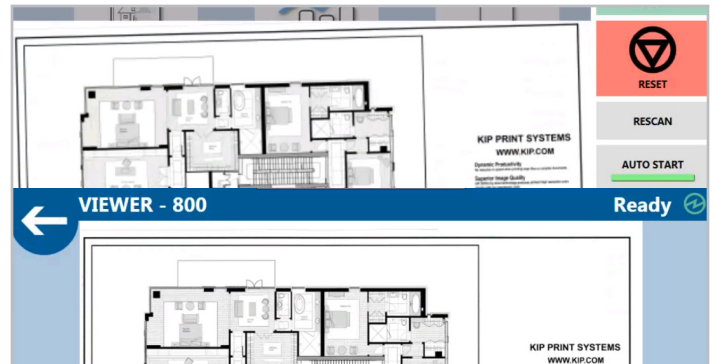

KIP 79 SERIES TOUCHSCREEN

Print, Copy and Scan Brilliantly

The KIP touchscreen has smart tablet functions that offer unmatched, easy, and intuitive features to brilliantly automate Print, Copy, and Scan workflow. Preview vivid real-time color images, and use KIP's 8-point Area of Interest for simplified on-screen image editing. Auto de-skew technology ensures the perfect scan or copy to enhance quality and improve workflow. Use the power of KIP Cloud Connect for project collaboration anytime, anywhere.

- 12" Smart-tablet simplicity
- Intuitive feature selection
- Vivid color image preview
- Cloud Connect
- Auto De-skew for copy and scan
- Area of Interest image editing
- Workflow automation templates
- One-touch access to features in 12 languages
- Pictorial feature guide
- Touchscreen articulates for the Perfect View

Smart Tablet Simplicity 12" Ultimate Color Display to Copy, Print and Scan with Vivid Color Image Previews and Intuitive Feature Selection for Easy Operation

Auto Deskew Image

Cloud Connect

Area of Interest