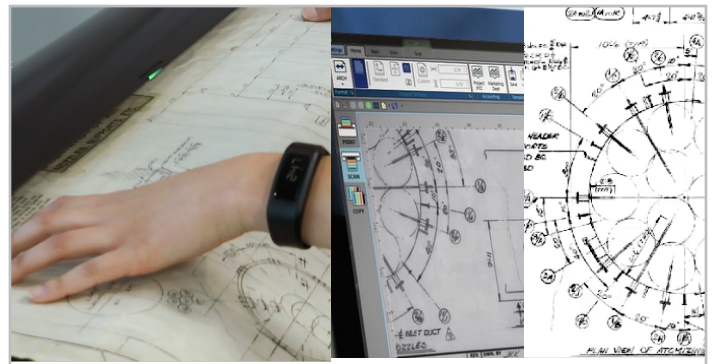

High Definition Viewer

Image Clean Up
Before & After

Scanned File Renaming

*Optional

KIP 79 SERIES EXCLUSIVE TECHNOLOGIES

High Definition Print (HDP) Technology

KIP HDP is a green technology that is 100% toner efficient, reducing the cost of printing and returning outstanding value and industry leading low cost of ownership. KIP Systems do not employ carriers, developers or waste receptacles that require disposal and replacement.