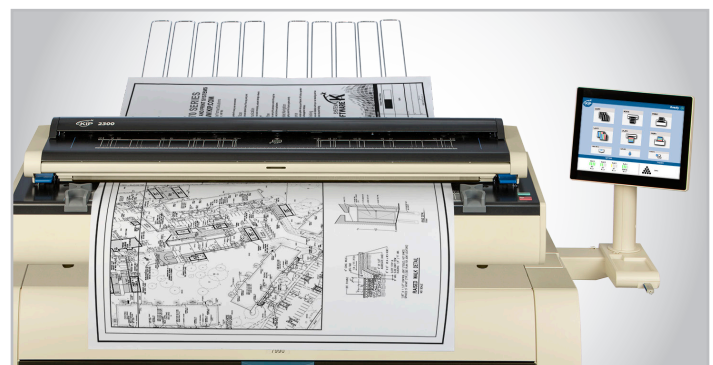

High Productivity Scanning