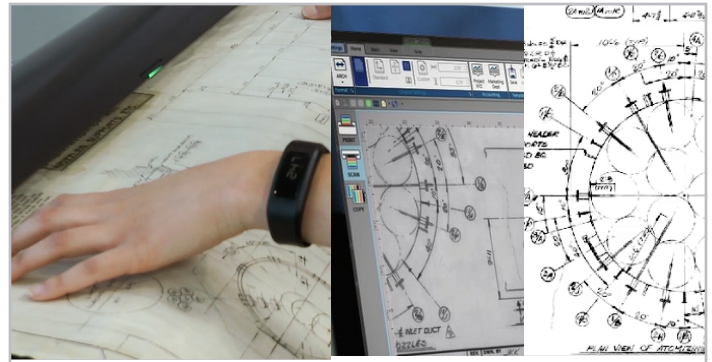

High Definition Viewer

Image Clean Up
Before & After

Scanned File Renaming

*Optional

KIP 79 SERIES EXCLUSIVE TECHNOLOGIES

High Definition Print (HDP) Technology

KIP HDP is a green technology that is 100% toner efficient, reducing the cost of printing and returning outstanding value and industry leading low cost of ownership. KIP Systems do not employ carriers, developers or waste receptacles that require disposal and replacement.