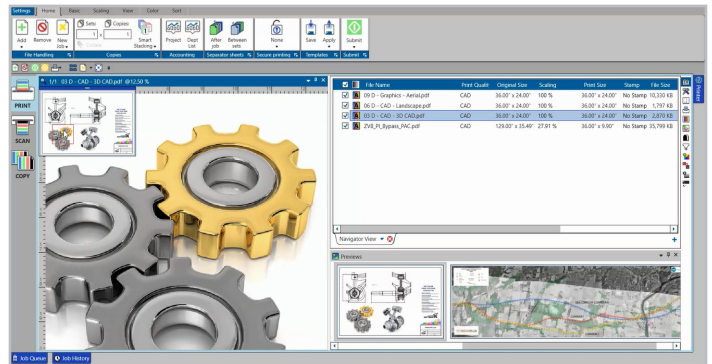

High Definition Viewer