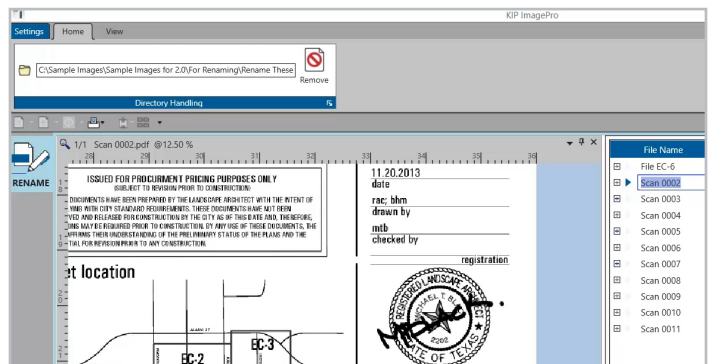

High Definition Viewer

Image Clean Up
Before & After

Scanned File Renaming

*Optional

KIP 79 SERIES EXCLUSIVE TECHNOLOGIES

High Definition Print (HDP) Technology

KIP HDP is a green technology that is 100% toner efficient, reducing the cost of printing and returning outstanding value and industry leading low cost of ownership. KIP Systems do not employ carriers, developers or waste receptacles that require disposal and replacement.