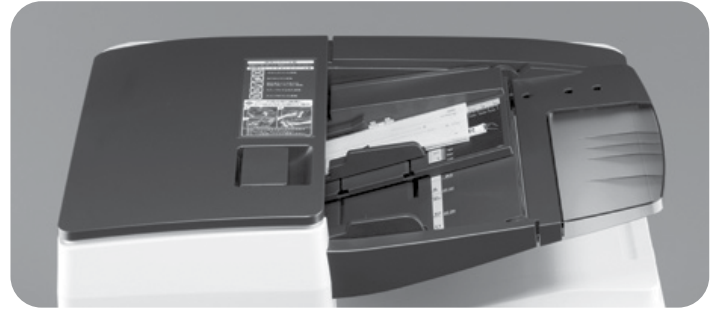

Full Colour Multi Function Printer

RICOH
IM C3000
IM C3500
IM C4500
IM C6000

☑ Copier ☑ Printer ☑ Facsimile ☑ Scanner

RICOH
imagine. change.

Welcome to a new era of technology that keeps your workplace up to date with RICOH IM C3000 / C3500 / C4500 / C6000 range of intelligent devices. Device and technology that is designed to grow and adapt, just as your business does.

Ricoh
Outstanding Achievement in Innovation for
Ricoh Intelligent Scanning

Ricoh IM C4500
Outstanding 45-ppm Colour Copier MFP

Excellent Performance with the Best Quality Output

Greater Control of Scan and Print Management

Scanning of smaller sized documents can be easily done with the new small sized paper scan unit. The double feed detection unit helps to improve scan accuracy while the EFI controller enhances print management. Now, you can also create professional grade flyers at your own convenience with our inner multi-folding unit.