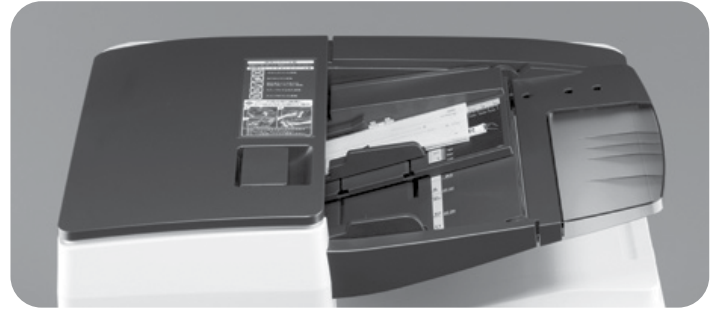

Full Colour Multi Function Printer

RICOH
IM C3000
IM C3500
IM C4500
IM C6000

☑Copier ☑Printer ☑Facsimile ☑Scanner

RICOH
imagine. change.

Welcome to a new era of technology that keeps your workplace up to date with RICOH IM C3000 / C3500 / C4500 / C6000 range of intelligent devices. Device and technology that is designed to grow and adapt, just as your business does.

Ricoh
Outstanding Achievement in Innovation for
Ricoh Intelligent Scanning

Ricoh IM C4500
Outstanding 45-ppm Colour Copier MFP

Excellent Performance with the Best Quality Output

Greater Control of Scan and Print Management

Scanning of smaller sized documents can be easily done with the new small sized paper scan unit. The double feed detection unit helps to improve scan accuracy while the EFI controller enhances print management. Now, you can also create professional grade flyers at your own convenience with our inner multi-folding unit.